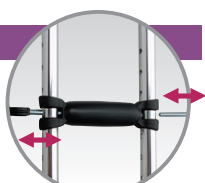

Crutches

The handgrip height is easy to adjust.

Insert the pin inside the hole of the pipe and rotate to lock securely.

CMS-80L CMS-80M CMS-80S Unit: mm

| Crutches (2 per Set) | | | |
|---------------------------------------|------------------------|------------------------|---------------------|
| Product Number | CMS-80L | CMS-80M | CMS-80S |
| Specification | Size L | Size M | Size S |
| Length (Total Length) | 1,175~1,475 (13-Level) | 1,075~1,375 (13-Level) | 965~1,115 (7-Level) |
| Length (Underarm ~ Handgrip) | 355~530 (8-Level) | 305~455 (7-Level) | 255~405 (7-Level) |
| Weight (Each) | 1,000g | 960g | 940g |
| Color | Silver/Black | | |
| Diameter (Rubber Tip) | 19mm (∅) | | |
| Manufacturer's Suggested Retail Price | ¥10,800 (Non-Taxable) | | |

© Specifications are subject to change without prior notice for continual product improvement.

Quad Cane

Strap (Cord) Included

Height Adjustable

Insert the pin inside the hole of the pipe and rotate to lock securely.

CMS-40L CMS-40M CMS-40S Unit: mm

| Quad Cane | | | |
|---------------------------------------|----------------------|----------------------|----------------------|
| Product Number | CMS-40L | CMS-40M | CMS-40S |
| Specification | Size L | Size M | Size S |
| Length | 710~935 (10-Level) | | |
| Base Size | 315 (290) × 220 | 265 (250) × 190 | 220 (205) × 165 |
| Weight | 1,060g | 1,020g | 980g |
| Color | Silver/Black | | |
| Diameter (Rubber Tip) | 16mm (∅) | | |
| Manufacturer's Suggested Retail Price | ¥7,680 (Non-Taxable) | ¥7,440 (Non-Taxable) | ¥7,200 (Non-Taxable) |