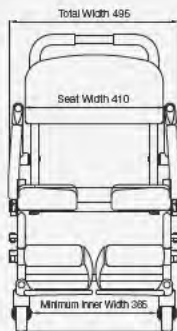

This can also be used for showering.
SW-21W (Tax Included) ¥171,600

Weight 12.7kg

This can also be used for showering.
SW-21S (Tax Included) ¥171,600

The seat height of the toilet carry is adjustable.

Front Handgrip

Adjustable Seat Height

For Toilet Carries Only

The height can be adjusted according to the height of the toilet seat.

■ SW-11

■ SW-21W/S

● Coral Series

| | | | | | | | |
|----------------|----------------|--------------|------------------------|-------|--------------------------------|----------------|---------------|
| Main Body | Aluminum | Pad | Polyurethane Foam | Wheel | (Standard) All 4-Inch Wheels | Turning Radius | Standard: 475 |
| Surface Finish | Powder Coating | Seat Pad | Width 440 × Depth 410 | | (Delux) Anterior 4-Inch Wheels | | Deluxe: 725 |
| Metal Part | Stainless | Backrest Pad | Width 400 × Height 200 | | Posterior 7-Inch Wheels | | |

Unit: mm

Shower Chair

Seat height is 8-level adjustable from 370 to 510mm at 20mm increments

Weight 2.1kg

SC-11 (Tax Included) ¥10,890

Weight 2.7kg

SC-12 (Tax Included) ¥14,520

Weight 3.2kg