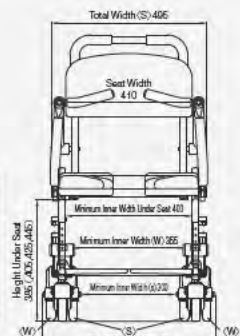

This can also be used for showering.
SW-21W (Tax Included) ¥171,600

Weight 12.7kg

This can also be used for showering.
SW-21S (Tax Included) ¥171,600

The seat height of the toilet carry is adjustable.

Front Handgrip

Adjustable Seat Height

For Toilet Carries Only

The height can be adjusted according to the height of the toilet seat.

■ SW-11

■ SW-21W/S

● Coral Series

| | | | | | | | |
|----------------|----------------|--------------|------------------------|-------|--------------------------------|----------------|---------------|
| Main Body | Aluminum | Pad | Polyurethane Foam | Wheel | (Standard) All 4-Inch Wheels | Turning Radius | Standard: 475 |
| Surface Finish | Powder Coating | Seat Pad | Width 440 × Depth 410 | | (Delux) Anterior 4-Inch Wheels | | Deluxe: 725 |
| Metal Part | Stainless | Backrest Pad | Width 400 × Height 200 | | Posterior 7-Inch Wheels | | |

Unit: mm

Shower Chair

Seat height is 8-level adjustable from 370 to 510mm at 20mm increments

Weight 2.1kg

SC-11 (Tax Included) ¥10,890

Weight 2.7kg

SC-12 (Tax Included) ¥14,520

Weight 3.2kg