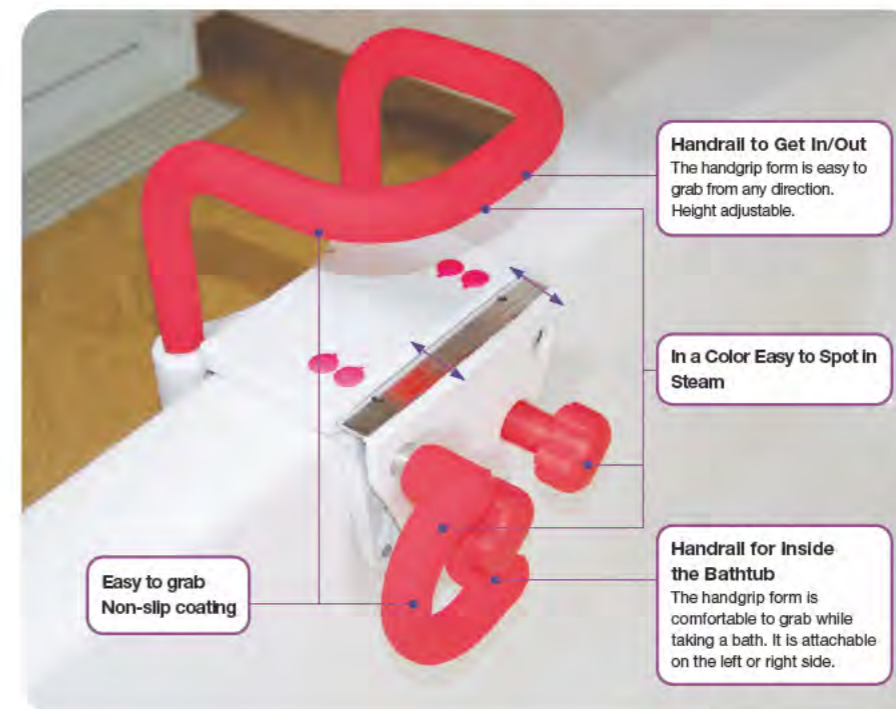

Bathtub Chair

The seat height is 4-level adjustable from 170 to 230mm at 20mm increments.

Detachable & Replacable Non-Slip Rubber Seat

In a Color Easy to Spot in Steam/Water

e-Pin Uses e-Pins that Lock Securely to Adjust Height

1 per Side

Legs 4 Spots A very safe and secure design using rubber tips with double-layered suction discs.

| YC-1 | YC-2 |
|--|------|
| Material/Frame: Stainless | |
| Top: Polypropylene (Antibacterial) | |
| Rubber Seat: Elastomer (Antibacterial) | |

Handrail for Bathtubs

- The part which comes into contact with the bathtub is equipped with rubber sheets to prevent damages.
- Bathtub lids can be used with the handrail attached.
- The handrail comes with 3 extra boards to fill any gaps.

Handrail to Get In/Out The handgrip form is easy to grab from any direction. Height adjustable.

In a Color Easy to Spot in Steam

Easy to grab Non-slip coating

Handrail for Inside the Bathtub The handgrip form is comfortable to grab while taking a bath. It is attachable on the left or right side.