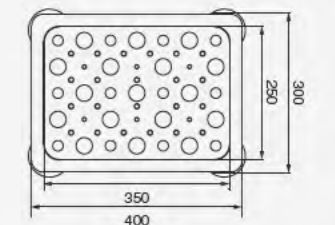

YC-1	YC-2
Material/Frame: Stainless	
Top: Polypropylene (Antibacterial)	
Rubber Seat: Elastomer (Antibacterial)	

Handrail for Bathtubs

- The part which comes into contact with the bathtub is equipped with rubber sheets to prevent damages.
- Bathtub lids can be used with the handrail attached.
- The handrail comes with 3 extra boards to fill any gaps.