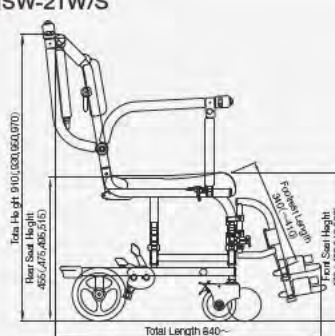

Adjustable Seat Height

For Toilet Carries Only

The height can be adjusted according to the height of the toilet seat.

■ SW-11

■ SW-21W/S

● Coral Series

| | | | | | | | |
|----------------|----------------|--------------|------------------------|-------|--------------------------------|----------------|---------------|
| Main Body | Aluminum | Pad | Polyurethane Foam | Wheel | (Standard) All 4-Inch Wheels | Turning Radius | Standard: 475 |
| Surface Finish | Powder Coating | Seat Pad | Width 440 × Depth 410 | | (Delux) Anterior 4-Inch Wheels | | Deluxe: 725 |
| Metal Part | Stainless | Backrest Pad | Width 400 × Height 200 | | Posterior 7-Inch Wheels | | |

Unit: mm

Shower Chair

Seat height is 8-level adjustable from 370 to 510mm at 20mm increments

Weight 2.1kg

SC-11 (Tax Included) ¥10,890

Weight 2.7kg

SC-12 (Tax Included) ¥14,520

Weight 3.2kg