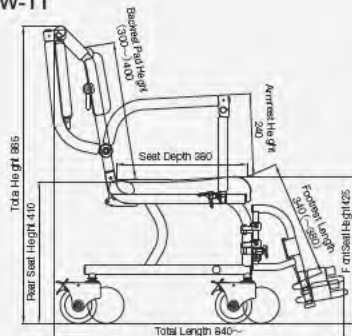

This can also be used for showering.
SW-21W (Tax Included) ¥171,600

Weight 12.7kg

This can also be used for showering.
SW-21S (Tax Included) ¥171,600

The seat height of the toilet carry is adjustable.

Front Handgrip

Adjustable Seat Height

For Toilet Carries Only

The height can be adjusted according to the height of the toilet seat.

■ SW-11

■ SW-21W/S

● Coral Series

| | | | | | | | |
|----------------|----------------|--------------|------------------------|-------|--------------------------------|----------------|---------------|
| Main Body | Aluminum | Pad | Polyurethane Foam | Wheel | (Standard) All 4-Inch Wheels | Turning Radius | Standard: 475 |
| Surface Finish | Powder Coating | Seat Pad | Width 440 × Depth 410 | | (Delux) Anterior 4-Inch Wheels | | Deluxe: 725 |
| Metal Part | Stainless | Backrest Pad | Width 400 × Height 200 | | Posterior 7-Inch Wheels | | |

Unit: mm

Shower Chair

Seat height is 8-level adjustable from 370 to 510mm at 20mm increments

Weight 2.1kg

SC-11 (Tax Included) ¥10,890

Weight 2.7kg

SC-12 (Tax Included) ¥14,520

Weight 3.2kg